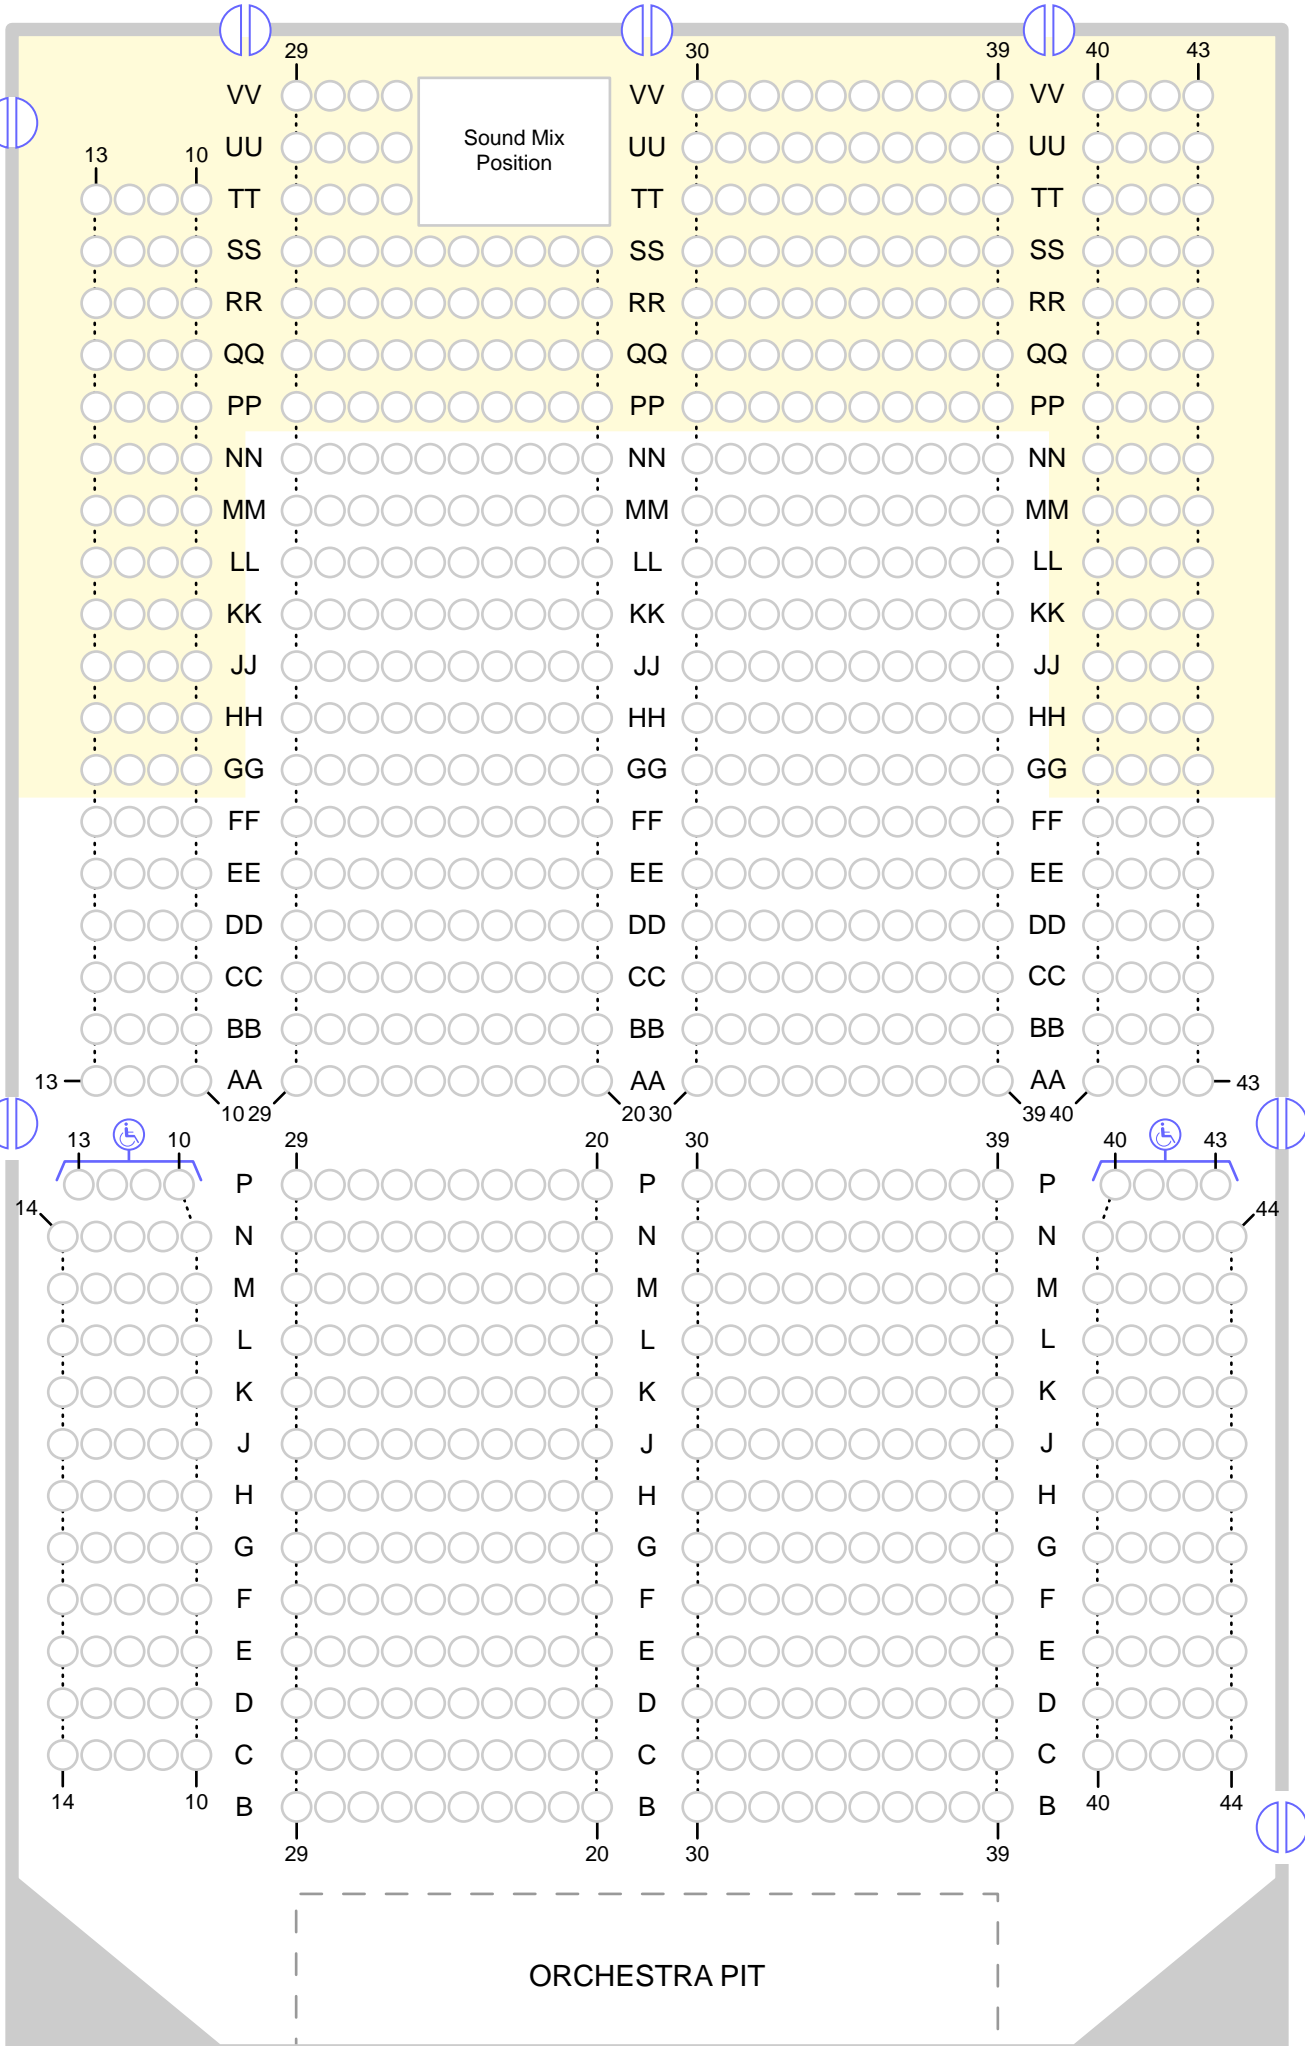

Click this box for other sections in this venue

MAIN FLOOR

KEY

- Exit
- Accessible Seating
- Balcony Overhang

Click this box for other sections in this venue

BALCONY

Balcony

Main Floor*

KEY  Accessible Seating [*]

STAGE

POWERED BY SABO™