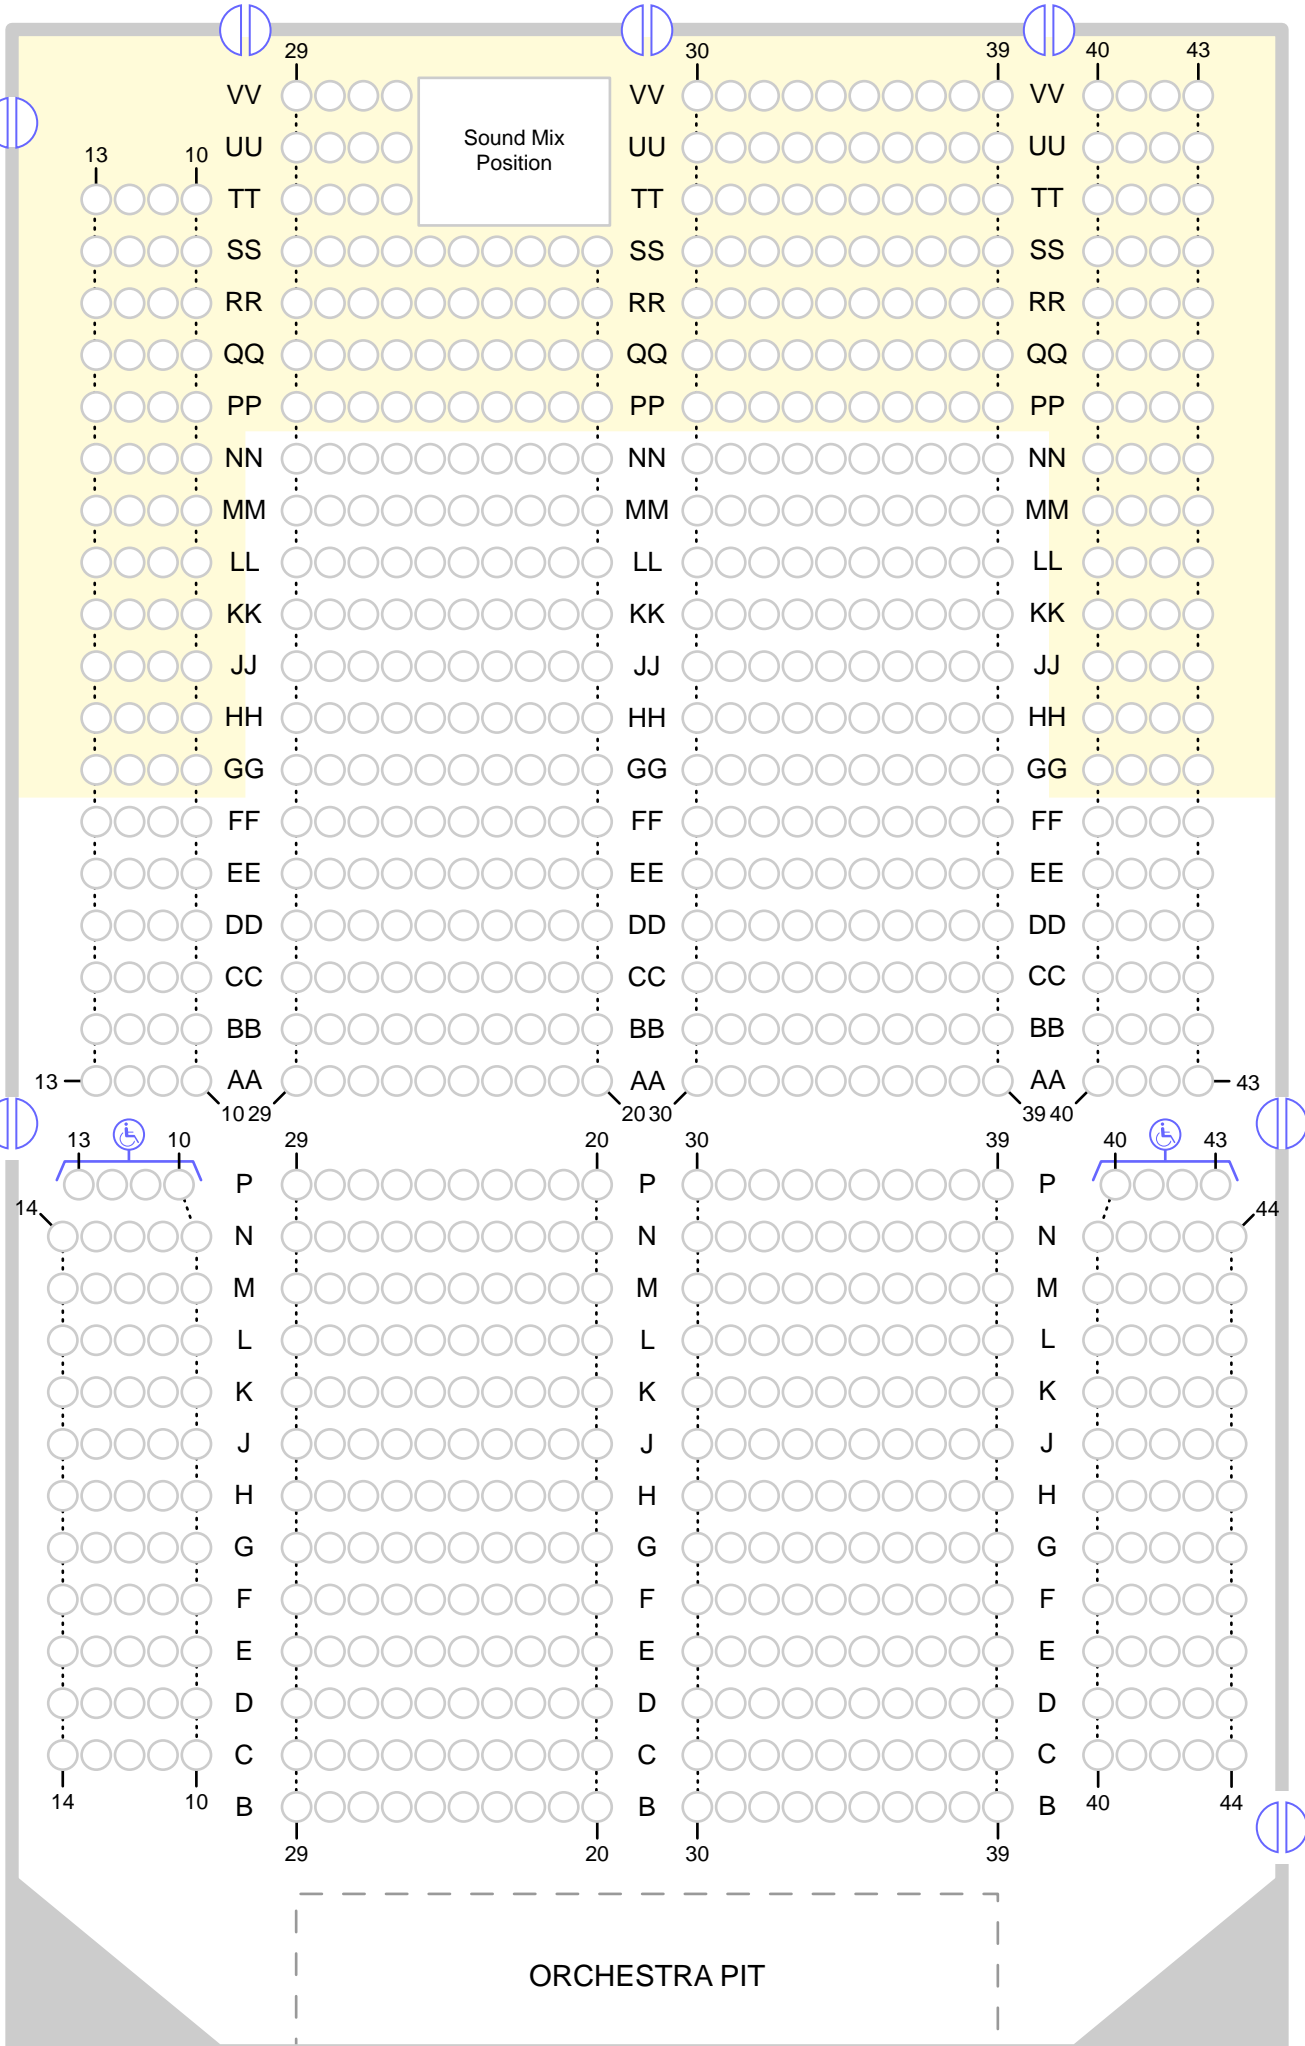

Click this box for other sections in this venue

MAIN FLOOR

KEY

- Exit
- Accessible Seating
- Balcony Overhang

Click this box for other sections in this venue

BALCONY

Balcony

Main Floor*

KEY  Accessible Seating [*]

STAGE